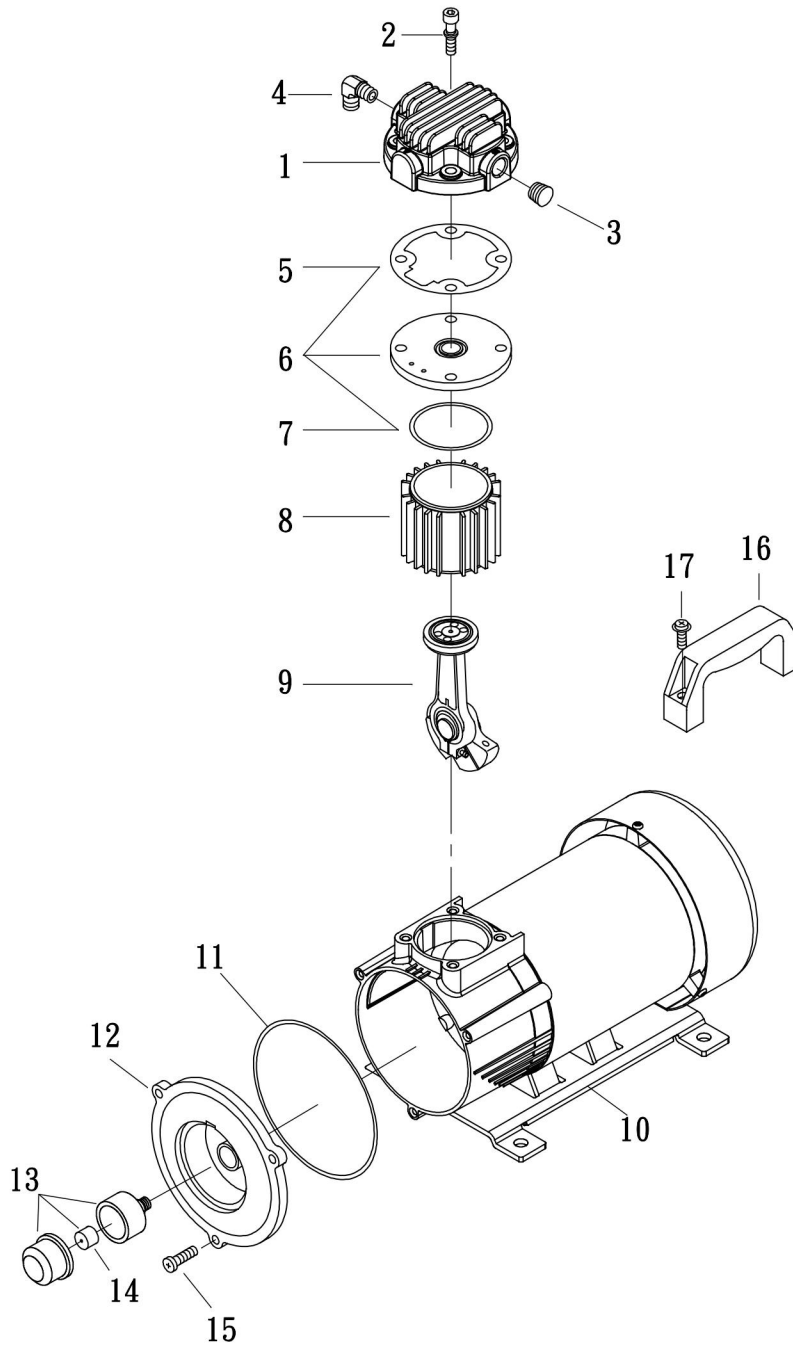

MODEL : DE05

SPARE PARTS LIST

NO : MP-1910

REF. NO.	DESCRIPTION	PART NO.	QTY.	REF. NO.	DESCRIPTION	PART NO.	QTY.
1	Cylinder head	3101107	1	10	Motor set	3B8-DN0512VH	1
2	Allen bolt set	3B01-M06*080V	4	11	Filter packing	2G07-009	1
3	Plug	2B14-ST02E	1	12	Filter support	2143016A	1
4	Exhaust elbow	2N06-02T03HL	1	13	Air filter	2140035	1
5	Cylinder head gasket	2G01-023H	1	14	Filter element	2142020	1
6	Exhaust valve seat set	3B11-A9000A	1	15	Bolt	2B02-FM5*015	3
7	Valve seat gasket	2G03-017	1	16	Grip	3432028	1
8	Cylinder	3201065	1	17	Round head bolt	2B01-M08*016	2
9	Rod set	3B34-MB57	1				